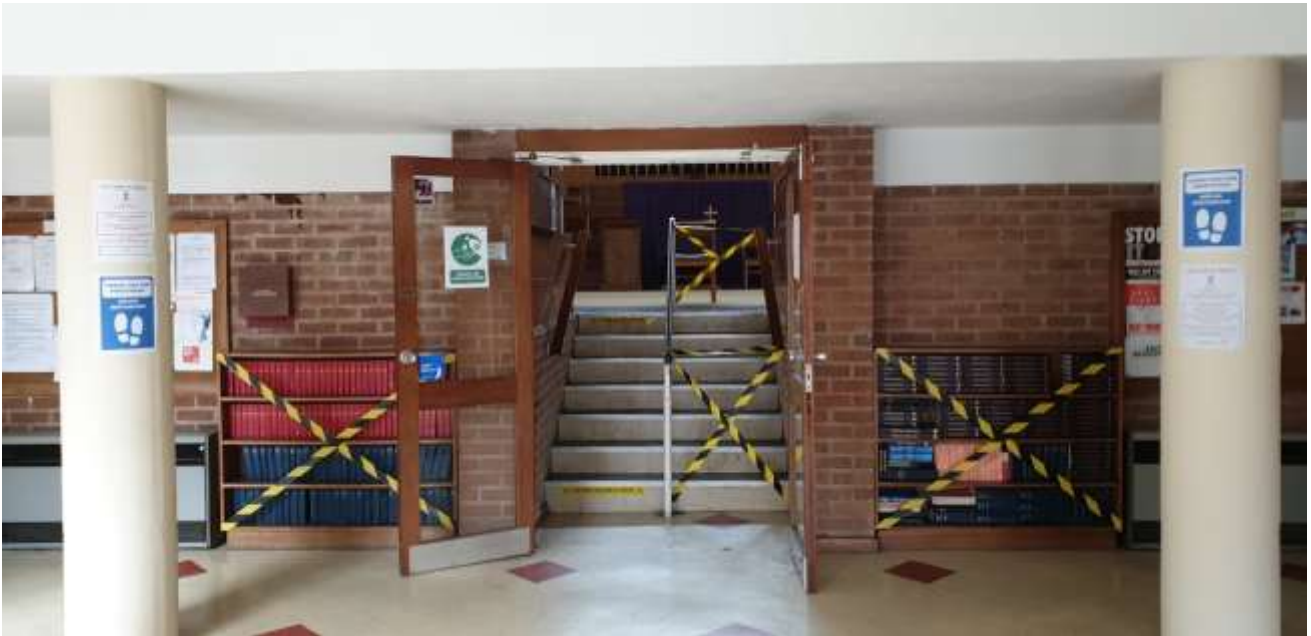

WESLEY METHODIST CHURCH OPEN FOR COVID-19 SAFE WORSHIP

We have taken the necessary steps to create a safe place for worship; due to social distancing measures, the capacity within the worship area is reduced to 40.

Here are some photos of the church to give people an idea of what to expect if you join us for worship.

As you arrive for worship:

As you enter the building, we ask you to use hand sanitiser; masks are available for anyone who doesn't have their own. We will be recording names and contact details for anyone attending worship in order to fulfil Track & Trace requirements. Details will be kept for 21 days and then disposed of, securely by the COVID-19 co-ordinator, a GDPR notice is displayed in the concourse area

The concourse area has been cleared of all but essential tables., notices are placed on the pillars (I felt so guilty using blue-tac on the lovely freshly painted pillars; sorry Justin)

We ask you not to congregate in the concourse but to move into the worship area while adhering to social distancing.

We are not currently operating a one-way system as people will either be entering the building area, or leaving. We ask people not to cross on the stairs, that is why one side of the stairs has been taped off.